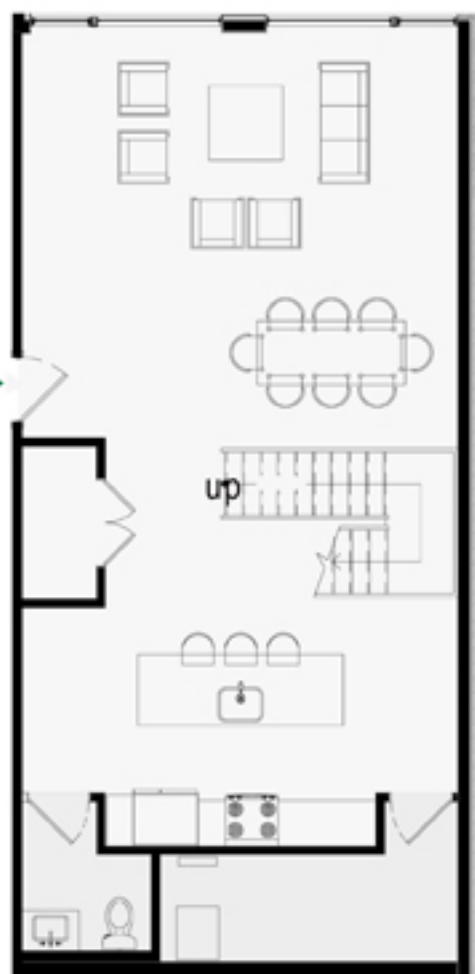

Lower Level

Upper Level

2,046 sq. ft.

2 Level

3 Bedroom + Den

2.5 Bath

Lower Level

Upper Level

2,046 sq. ft.

2 Level

3 Bedroom + Den

2.5 Bath

1,473 sq. ft.

2 Bedroom + Den

2 Bath

1,302 sq. ft.

2 Bedroom

2 Bath

1,219 sq. ft.

2 Bedroom

1 Bath

1,774 sq. ft.

3 Bedroom

3 Bath

Lower Level

2,236 sq. ft.
2 Level

3 Bedroom + Den
2.5 Bath

Upper Level