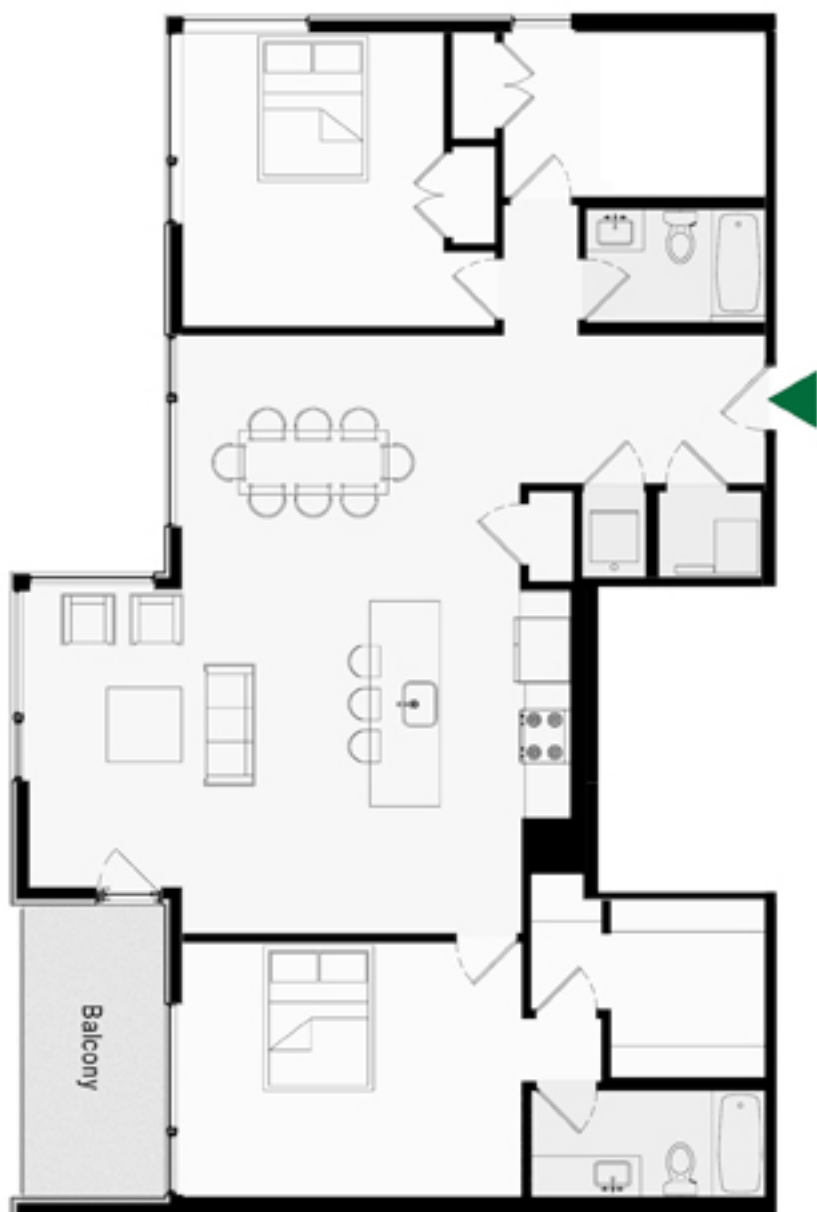

Lower Level

Upper Level

2,046 sq. ft.

2 Level

3 Bedroom + Den

2.5 Bath

Lower Level

Upper Level

2,046 sq. ft.

2 Level

3 Bedroom + Den

2.5 Bath

1,473 sq. ft.

2 Bedroom + Den

2 Bath

1,302 sq. ft.

2 Bedroom

2 Bath

1,219 sq. ft.

2 Bedroom

1 Bath

1,774 sq. ft.

3 Bedroom

3 Bath

Lower Level

2,236 sq. ft.
2 Level

3 Bedroom + Den
2.5 Bath

Upper Level