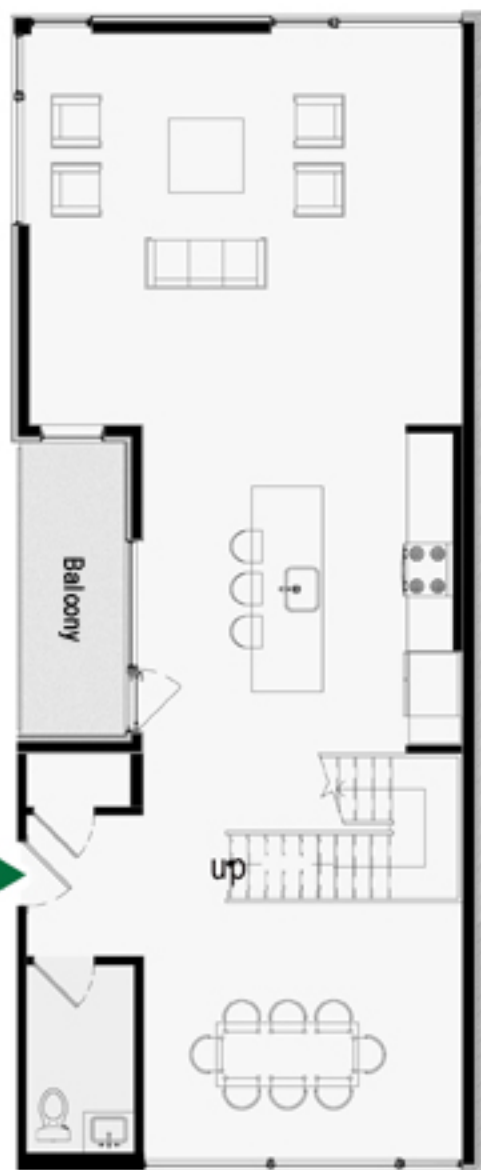

Lower Level

Upper Level

2,046 sq. ft.

2 Level

3 Bedroom + Den

2.5 Bath

Lower Level

Upper Level

2,046 sq. ft.

2 Level

3 Bedroom + Den

2.5 Bath

1,473 sq. ft.

2 Bedroom + Den

2 Bath

1,302 sq. ft.

2 Bedroom

2 Bath

1,219 sq. ft.

2 Bedroom

1 Bath

1,774 sq. ft.

3 Bedroom

3 Bath

Lower Level

2,236 sq. ft.
2 Level

3 Bedroom + Den
2.5 Bath

Upper Level